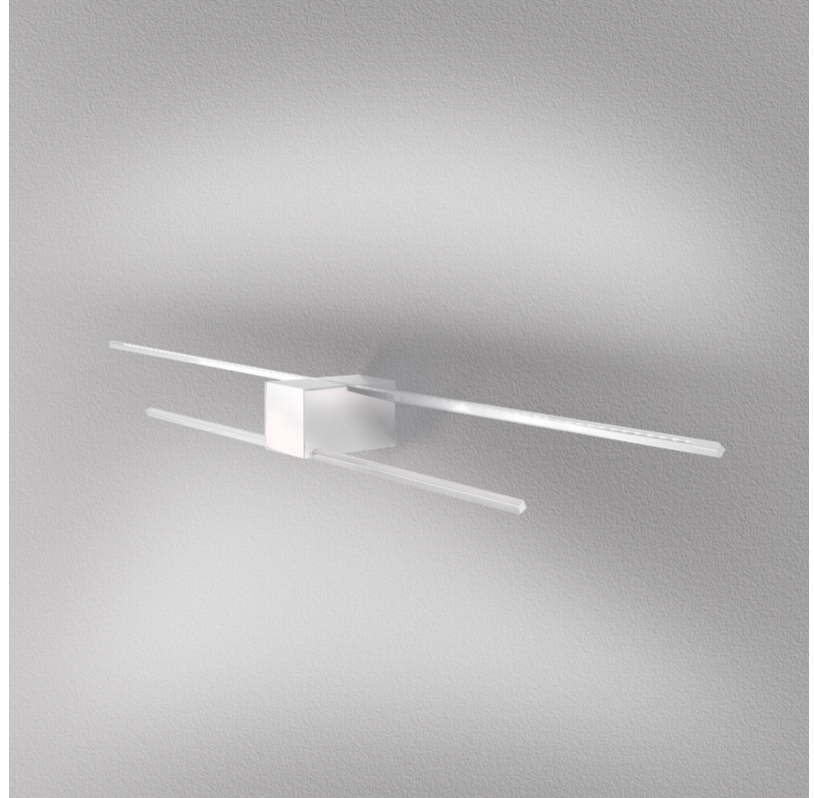

PROJECT	
TYPE	
SPECIFIER	
QUANTITY	
DATE	

ORIZZONTE SURFACE

D43022- -

base number
Color   Finish
Temperature   Options

1. To build a product code in our configurator select the specify button on the base model # product page
2. To build a manual product code on this datasheet choose from the options listed below in blue font and add the suffix to the base model #

GENERAL

Series: Orizzonte
Brand: Icone
Division: Design
Mounting Type: Surface
Mounting Location: Wall
Subcategory: Picture Light

PHYSICAL

Shape: Rectangle
Length (mm): 900
Length (in): 35 7/16
Height (mm): 60
Height (in): 2 3/8
Extension (mm): 100
Extension (in): 3 15/16
Light Distribution: Direct / Indirect
Fixture Finish: WHI / CHR / BGD
Fixture Material: Brass

ELECTRICAL

Lamp Type: LED
Total Output Wattage (W): 15.36
Dimming: Non-Dimmable
Driver Included: Yes
Driver Location: Integrated
Driver Type: Constant Current - 120Vac
Driver Class: Class 2
Input Voltage (V): 120 - 277
Output Voltage (V): 12
Upon Request: (Not included - see components) Remote: 0-10Vdc dimming / Non-dimming 120/277Vac / Phase dimming 120Vac (ELV - Trailing Edge)

LED

Color Temperature (°K): 2700 / 3000
Nominal Lumen (lm): 1320
CRI: >90 CRI
Lamp Life (hrs): 50000

OPTICAL

RATINGS AND CERTIFICATIONS

Certified By: Certified for North American Standards
IP rating: IP20